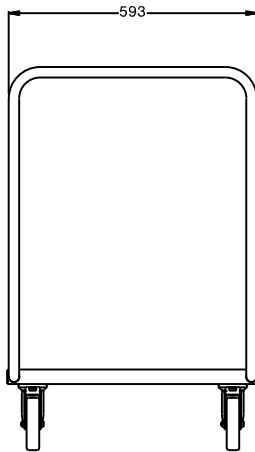

Short Form Specification

Item No. _____

Constructed in 304 AISI stainless steel. Framework in mm25 tubing, completely welded. Seamless, sound-absorbing, platform shelf with double-folded edges. The handle is an extension of the load-bearing frame. N. 4 swivelling castors, two with brakes, mm125 in diameter, fitted with plastic bumpers. Platform size mm600x600. Load capacity: 150 kg, uniformly distributed.

Main Features

- Ideal to transport kitchenware and dishwashing racks.
- Framework in 25 mm tubing, completely welded.
- Load capacity of 150 kg uniformly distributed.
- Seamless sound-absorbing platform shelf with double-folded edges welded to the framework.
- Platform shelf size 600x600 mm.
- Handle is an extension of the load-bearing frame.
- 4 pivoting Ø 125 mm wheels, 2 of which with brakes, fitted with plastic bumpers

Construction

- Constructed entirely in 304 AISI stainless steel.

APPROVAL: _____

Front

Side

Top

Key Information:

External dimensions, Width:	
361230 (STR601)	670 mm
External dimensions, Depth:	600 mm
External dimensions, Height:	900 mm
Wheel material:	Zinc plated
Wheel diameter:	Ø 125
Net weight:	13 kg