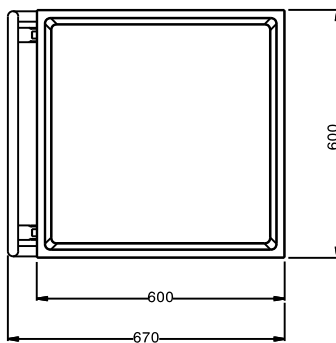

Short Form Specification

Item No. _____

Constructed in 304 AISI stainless steel. Framework in mm25 tubing, completely welded. Seamless, sound-absorbing, platform shelf with double-folded edges. The handle is an extension of the load-bearing frame. N. 4 swivelling castors, two with brakes, mm125 in diameter, fitted with plastic bumpers. Platform size mm600x600. Load capacity: 150 kg, uniformly distributed.

Main Features

- Ideal to transport kitchenware and dishwashing racks.
- Framework in 25 mm tubing, completely welded.
- Load capacity of 150 kg uniformly distributed.
- Seamless sound-absorbing platform shelf with double-folded edges welded to the framework.
- Platform shelf size 600x600 mm.
- Handle is an extension of the load-bearing frame.
- 4 pivoting Ø 125 mm wheels, 2 of which with brakes, fitted with plastic bumpers

Construction

- Constructed entirely in 304 AISI stainless steel.

APPROVAL: _____

Front

Side

Top

Key Information:

External dimensions, Width:	
361230 (STR601)	670 mm
External dimensions, Depth:	600 mm
External dimensions, Height:	900 mm
Wheel material:	Zinc plated
Wheel diameter:	Ø 125
Net weight:	13 kg